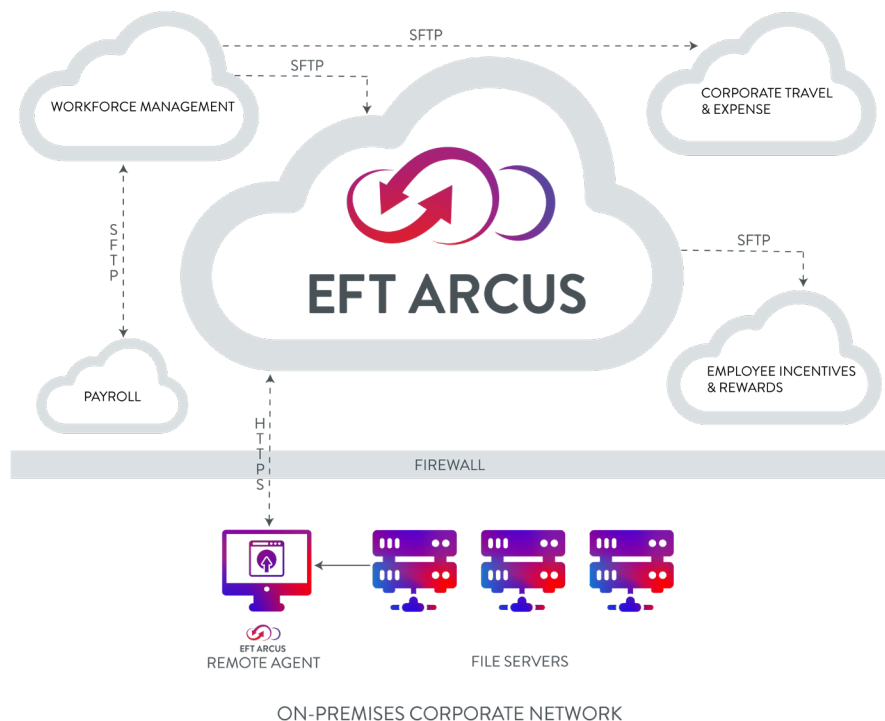

APPLICATION

- + Secure Data Transfer
- + File Transfer Automation
- + Hybrid Systems Integration
- + PII Data Compliance

PRODUCTS

- **EFT ARCUS**
- + Remote Agent Module
- + Advanced Workflow Engine

OVERVIEW

One of the world’s largest automobile manufacturers issued a company-wide “Cloud First” policy. The policy mandated that the organization move as much of its IT infrastructure into the cloud as possible. Like many organizations on their journey to the cloud, some data storage needed to remain on premises to maintain regulatory compliance. Globalscape helped the automotive manufacturer configure a hybrid solution to automate the secure exchange of sensitive data between their cloud and on-premises systems.

CHALLENGE

The organization’s data storage needed to remain on premises to ensure compliance, and integrate with cloud-based Human Resources (HR) and Enterprise Resource Planning (ERP) cloud applications for processing. The organization uses multiple cloud applications to hire, train, pay, and set up benefits for more than 350,000 employees. Most of the data HR transfers contains Personally Identifiable Information (PII). Regulations like HIPAA, PCI DSS, and GDPR strictly regulate the transfer and use of this type of data.

IMPLEMENTATION