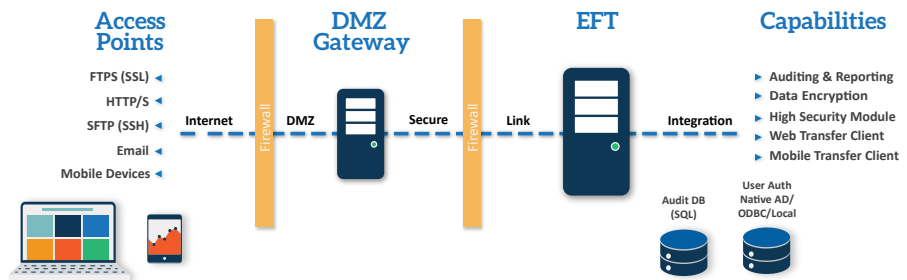

DATASHEET

Enhanced File Transfer™ (EFT™) SMB

SCALABLE, AFFORDABLE SECURITY, CUSTOMIZED FOR YOUR BUSINESS

Globalscape's Enhanced File Transfer™ (EFT™) SMB, designed for small-to-medium businesses, enables your organization to securely manage file transfers among worldwide offices, clients, and partners, ensuring that data confidentiality and integrity are preserved during transport and storage.

EFT handles routine file transfer tasks, so you can turn your attention to tomorrow's business needs today.

The EFT SMB modular platform makes it affordable by allowing you to purchase just the functionality you need. You can add advanced features as your business grows or your needs change. EFT SMB has capabilities perfect for small businesses that need secure file transfer software, without advanced automation features.

Additional modules provide SFTP and HTTPS transfers, web-based transfer client, mobile transfer client, and automation events such as folder monitor, scheduled transfers, and copy/move/download actions.

KEY BENEFITS

- Get an SFTP server up and running in hours instead of days
- On premises, in the cloud, and hybrid options available
- Easy administration and end-user interfaces
- Active Directory, ODBC, NTLM, or built-in user authentication
- End-user access via browser
- Flexible, modular platform allows you to choose only the features you need, when you need them
- Run scripts and send emails based on event triggers